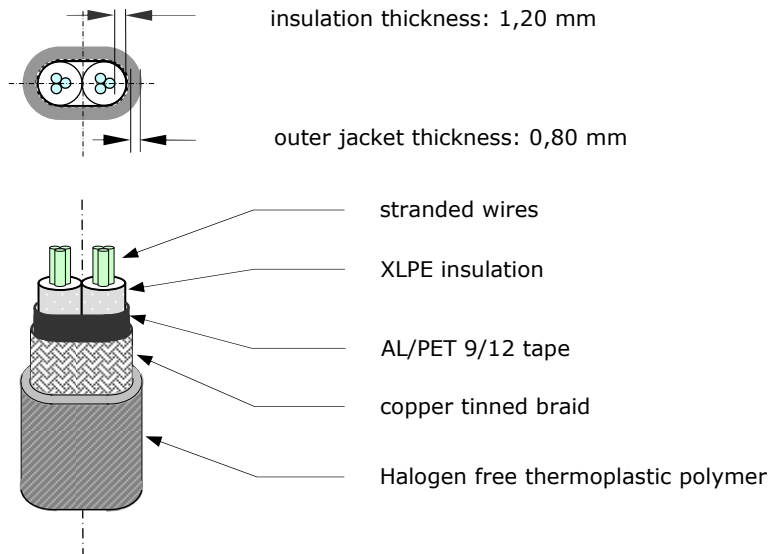

TECHNICAL DATA SHEET

ELEKTRA HEATING CABLE Type VCD R20, 20 W/m, 230 V

Series resistant double conductor cable

Introduction

The ELEKTRA VCD R20 Heating Cables are ready-to-install heating sets which are produced in accordance with EN 60335-2-83.

Heating cable of the length depending on the model, has factory connected cold tail cable.

A system designed for outdoor use to protect roofs, gutters and downpipes against snow and ice.

Technical specification

Construction:	Heating conductor (strand) - XLPE insulation - AL/PET 9/12 tape + copper braid - Halogen free thermoplastic polymer outer sheath, Cold tails -H05RN-F 3G1,0 or 3G1,5 or 3G2,5mm ²
Conductor form:	Flat
Dimension:	from 5,20 x 7,20 mm to 6,40 x 8,80 mm
Resistance range:	28 Ω/m to 0,083 Ω/m
Nominal power rating:	20 W/m
Max. operating temperature:	80 °C
Peak withstand temperature:	105 °C
Nominal voltage for: - heating cable - set	300/500 VAC 230 VAC
Test (dielectric) voltage:	2500 VAC
Standard(for heating cable):	IEC 60800
Standard (for set):	EN 60335-1; EN 60335-2-83

Telephone (+4822) 843 32 82
Fax (+4822) 843 47 52
e-mail: info@elektra.eu
http:// www.elektra.eu

ELEKTRA
ul. Marynarska 14
02-674 Warszawa
Poland

Construction

Technical data

20 W/m 230V

Type of product	Type of cable	Resistance	Length	Output
		Ω/m	m	W
VCD R20/180	VCD-0	29,7	9	180
VCD R20/240	VCD-1	19,0	12	240
VCD R20/320	VCD-3	9,70	16	320
VCD R20/380	VCD-4	7,42	19	380
VCD R20/520	VCD-6	3,93	26	520
VCD R20/580	VCD-7	3,05	29	580
VCD R20/800	VCD-9	1,65	40	800
VCD R20/1000	VCD-10	1,08	50	1000
VCD R20/1140	VCD-10A	0,826	57	1140
VCD R20/1300	VCD-11	0,633	65	1300
VCD R20/1560	VCD-11A	0,435	78	1560
VCD R20/1720	VCD-12	0,359	86	1720
VCD R20/2040	VCD-13	0,253	102	2040
VCD R20/2360	VCD-14A	0,191	118	2360
VCD R20/2700	VCD-16	0,145	135	2700
VCD R20/3000	VCD-17A	0,119	150	3000
VCD R20/3400	VCD-18A	0,0878	170	3400