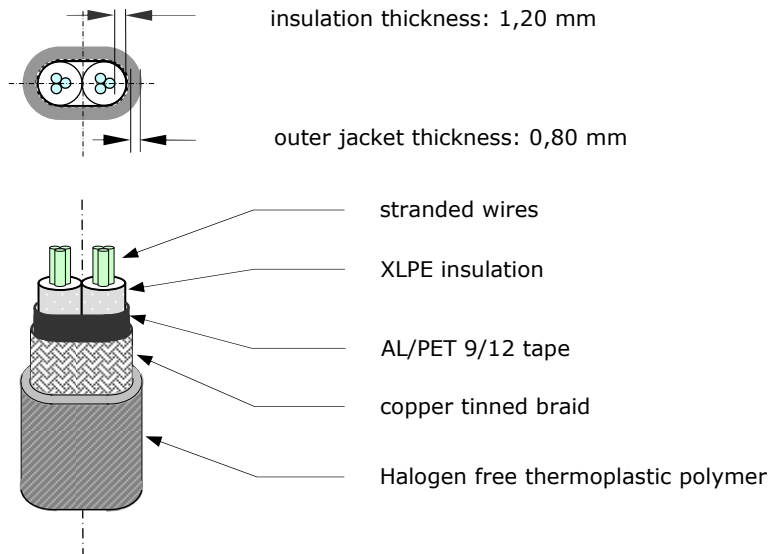

TECHNICAL DATA SHEET

ELEKTRA HEATING CABLE Type VCD R30, 30 W/m, 230 V

Series resistant double conductor cable

Introduction

The ELEKTRA VCD R30 Heating Cables are ready-to-install heating sets which are produced in accordance with EN 60335-2-83.

Heating cable of the length depending on the model, has factory connected cold tail cable.

A system designed for outdoor use to protect roofs, gutters and downpipes against snow and ice.

Technical specification

Construction:	Heating conductor (strand) - XLPE insulation - AL/PET 9/12 tape + copper braid - Halogen free thermoplastic polymer outer sheath, Cold tails -H05RN-F 3G1,0 or 3G1,5 or 3G2,5mm ²
Conductor form:	Flat
Dimension:	from 5,20 x 7,20 mm to 6,40 x 8,80 mm
Resistance range:	28 Ω/m to 0,083 Ω/m
Nominal power rating:	30 W/m
Max. operating temperature:	80 °C
Peak withstand temperature:	105 °C
Nominal voltage for: - heating cable - set	300/500 VAC 230 VAC
Test (dielectric) voltage:	2500 VAC
Standard(for heating cable):	IEC 60800
Standard (for set):	EN 60335-1; EN 60335-2-83

Telephone (+4822) 843 32 82
Fax (+4822) 843 47 52
e-mail: info@elektra.eu
http:// www.elektra.eu

ELEKTRA
ul. Marynarska 14
02-674 Warszawa
Poland

Construction

Technical data

30 W/m 230V

Type of product	Type of cable	Resistance	Length	Output
		Ω/m	m	W
VCD R30/240	VCD-0	29,7	7,5	240
VCD R30/280	VCD-1	19,0	10	280
VCD R30/400	VCD-3	9,70	13,5	400
VCD R30/480	VCD-4	7,42	15	480
VCD R30/640	VCD-6	3,93	21	640
VCD R30/720	VCD-7	3,05	24	720
VCD R30/970	VCD-9	1,65	33	970
VCD R30/1230	VCD-10	1,08	40	1230
VCD R30/1400	VCD-10A	0,826	46	1400
VCD R30/1580	VCD-11	0,633	53	1580
VCD R30/1900	VCD-11A	0,435	64	1900
VCD R30/2100	VCD-12	0,359	70	2100
VCD R30/2520	VCD-13	0,253	83	2520
VCD R30/2900	VCD-14A	0,191	96	2900
VCD R30/3320	VCD-16	0,145	110	3320
VCD R30/3640	VCD-17A	0,119	122	3640
VCD R30/4240	VCD-18A	0,0878	142	4240